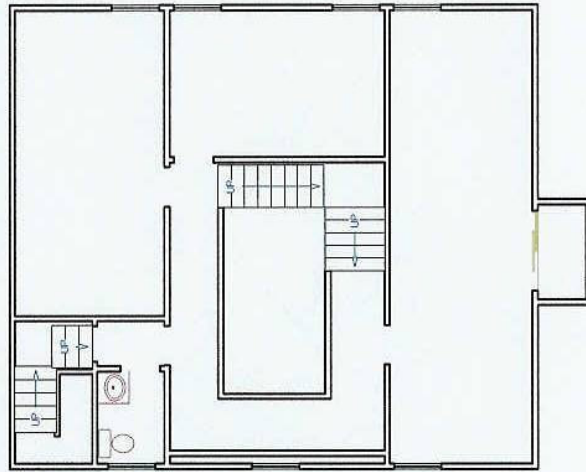

McKimmy's Mill Tower Floor Plan 2,205 Square Feet-Available

Third Floor

Fourth Floor

**Fifth Floor
Tallest Private
Office Elevation
in Leesburg**