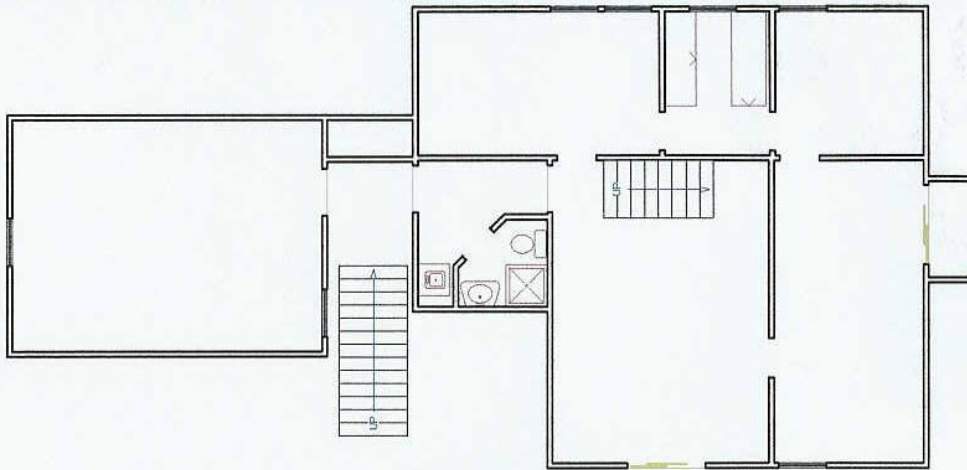

McKimmy's Mill Tower Floor Plan 2,205 Square Feet-Available

Third Floor

Fourth Floor

**Fifth Floor
Tallest Private
Office Elevation
in Leesburg**